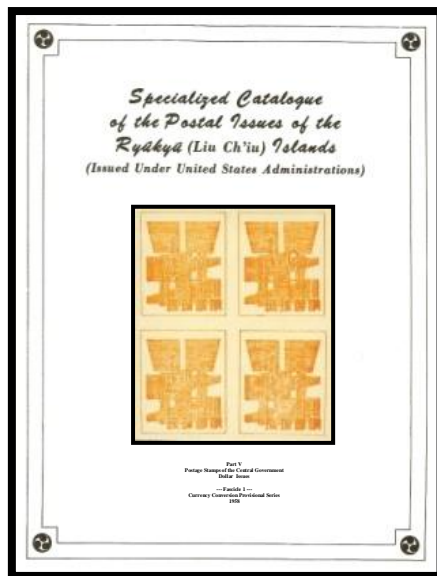

**NEW PUBLICATION**  
*Specialized Catalogue of the Postal Issues of the Ryukyu (Liu Ch'iu) Islands*  
**Part V, Fascicle 1**  
**Postage Stamps of the Central Governments: Dollar Issues**  
**Currency Conversion Provisional Series - 1958**

**Fascicle 1**

**Checklist**

**IN PRINT:**     **Color front cover, in black and white**

**Quantity**     **Price**

\_\_\_\_\_     **\$90.00**   **Part V, Fascicle 1, Currency Conversion Provisional Series 1958 (Nos.44 - 53)**